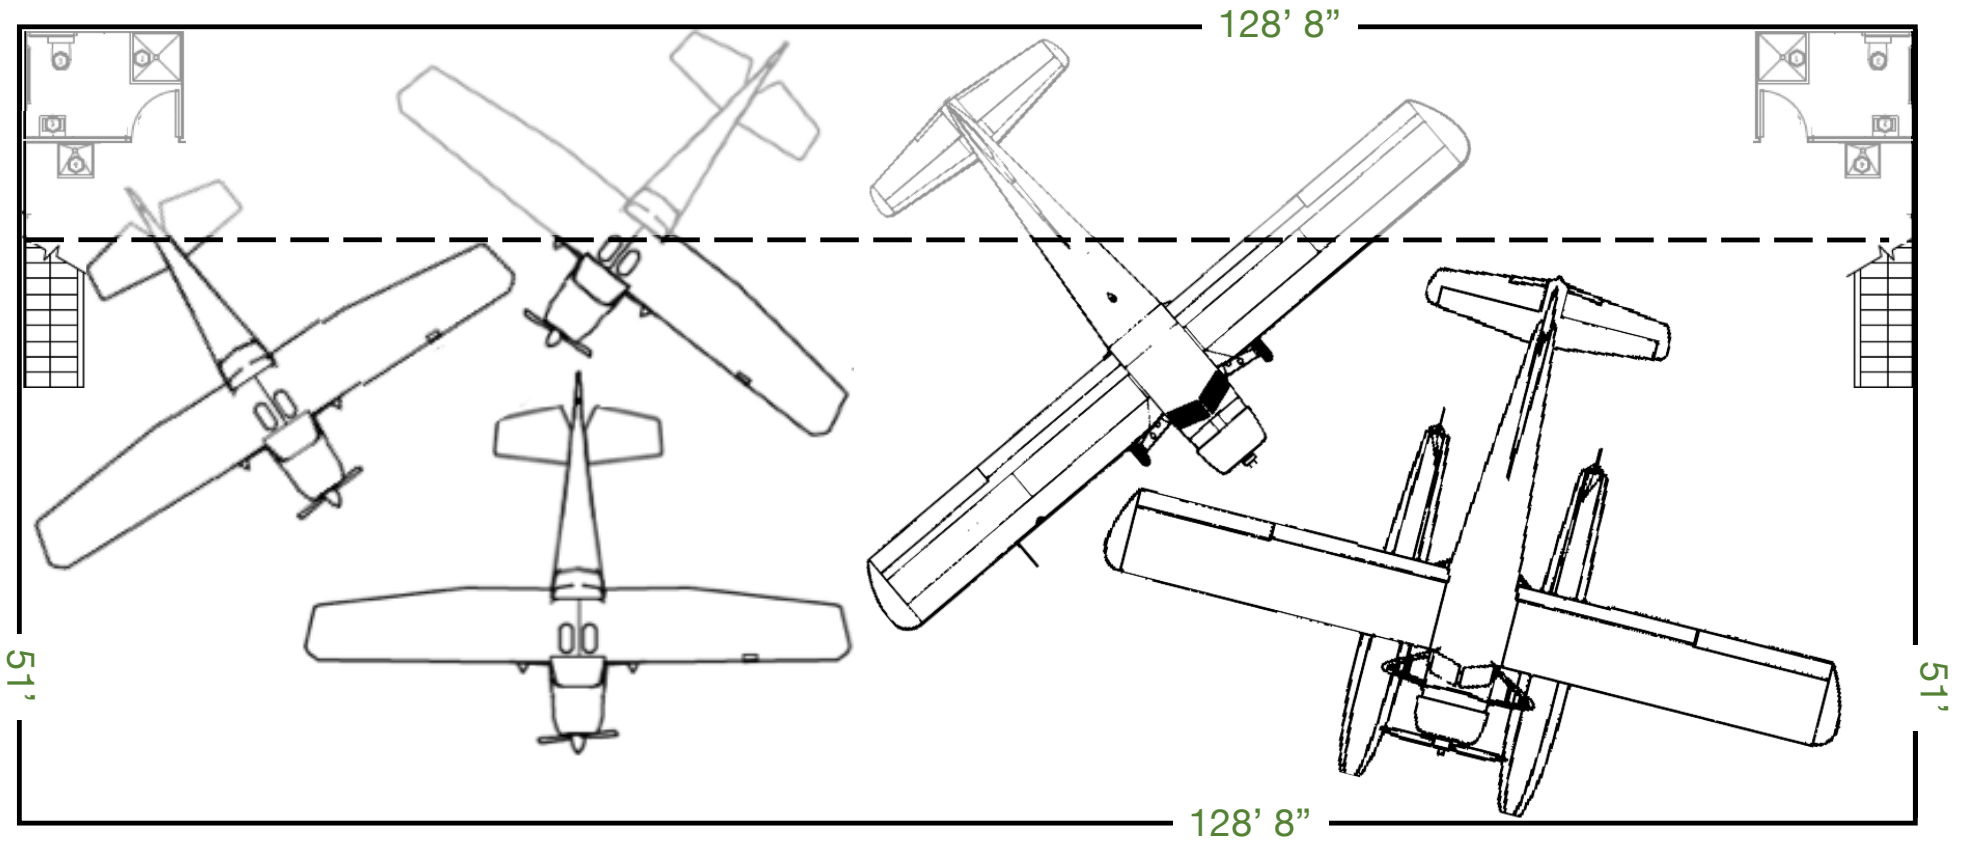

# Delta \$1,831,995 (Combination of Bravo & Charlie)

<u>1st Floor</u>	<u>Hangar Doors</u>	<u>Mezzanine</u>
126' 8" X 51	60' 5" X 20'	126' 8" X 51
6,059 SF	55' 2" X 20'	15' 14' 2" Clear
		1,457 SF